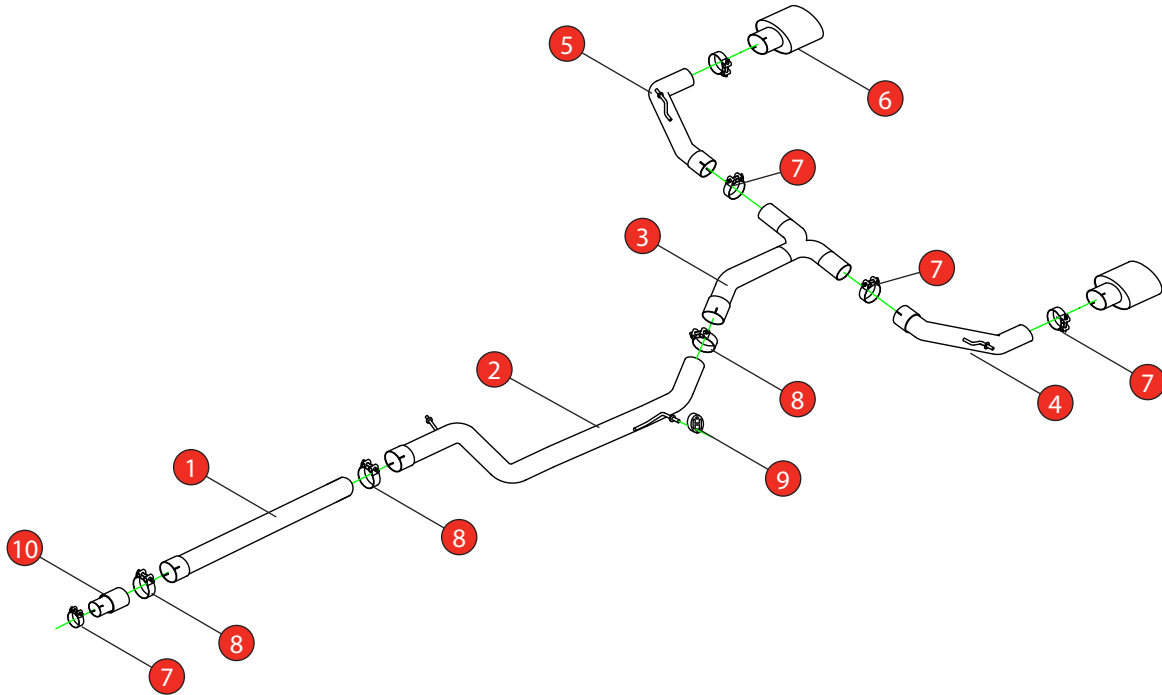

<b>Car</b>	Volkswagen Golf GTI Clubsport MK8	<b>Part No.</b>	SVWS070
<b>Year</b>	2020-Current	<b>Fit Kits</b>	340FK
<b>Notes</b>	Where not supplied use original fittings	<b>Features</b>	Pipe Diameter:- 76mm

Estimated Fitting Time: 90 Minutes

NO.	PART NO.	DESCRIPTION	QTY
1	641VW	Non-resonated Front Pipe	1
2	809VW	Non-resonated Centre Pipe	1
3	720VW	'Y' Piece	1
4	812VW	L/H Trim Link Pipe	1
5	813VW	R/H Trim Link Pipe	1
6	Z043.10215	Polished Evo Trim	2
<b>Fit Kit</b>			
7	Z016.10064	63-68mm Clamp	5
8	Z016.10062	79mm H/D Clamp	3
9	Z016.10057	Hanging Rubber	1
10	AD62	Adaptor (USE TO FIT TO O.E SYSTEM)	1

DATE	18/05/2022
ISSUE	00
AUTHORISED	S Shipley

**NOTE:** ENSURE SCORPION SYSTEM IS CLEAR OF MOVING PARTS AND ALL ORIGINAL FUNCTIONS WORK CORRECTLY.

STAY CONNECTED TO RED POWER.